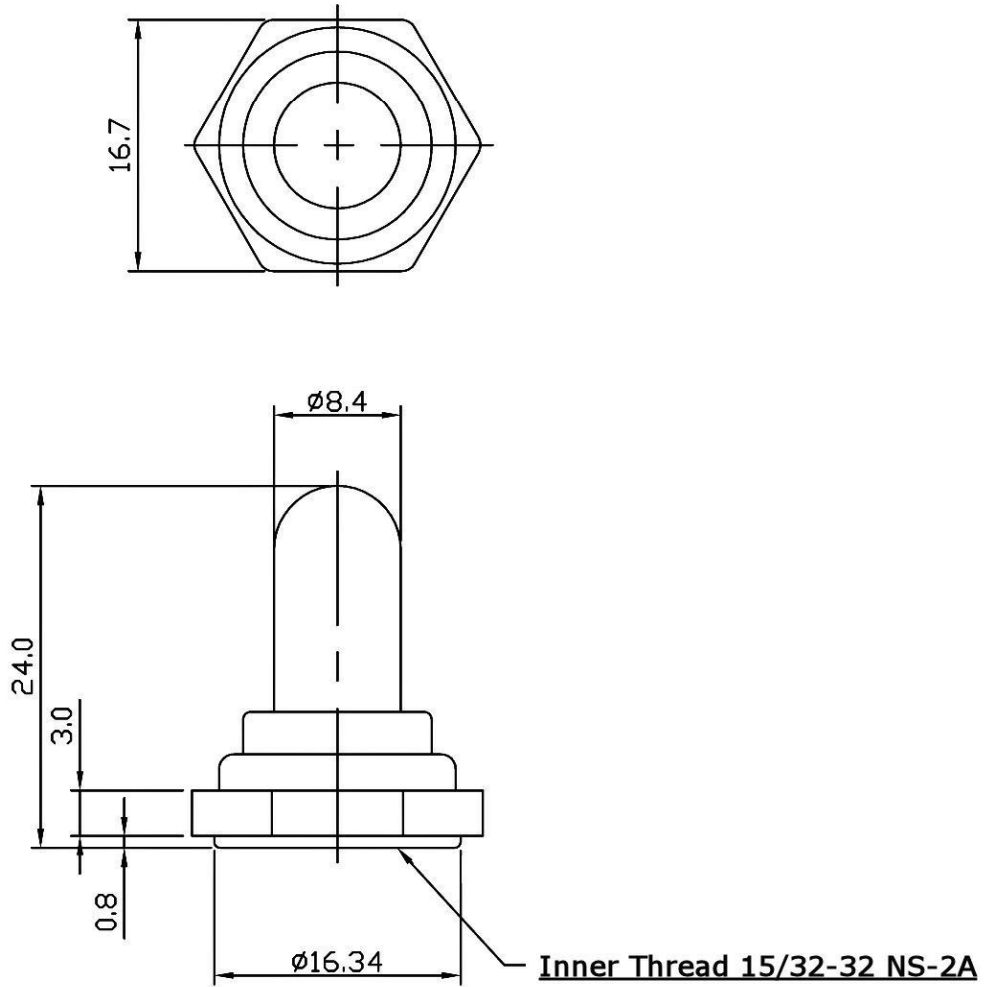

TOLERANCE: $\pm 0.3\text{mm}$ Unless Otherwise Specified.

RoHS Compliant

CW INDUSTRIES
Southampton, Pa. 18966
Tel 215.355.7080/www.cwind.com

Date Drawn: 2/26/08

Rev. 0

Unit: mm

Checked By: G.Guld

Title: WATERPROOF COVER